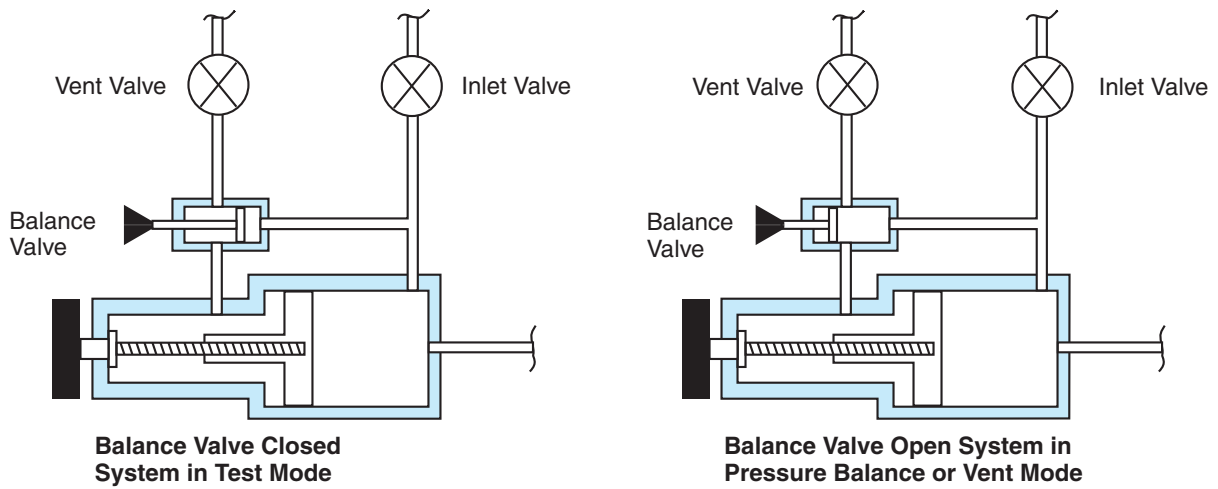

PRODUCT INFORMATION

MODEL HVC 1000 & 3000 PRESSURE VOLUME CONTROLLERS

INTERNAL FLOW DIAGRAM

DIMENSIONS